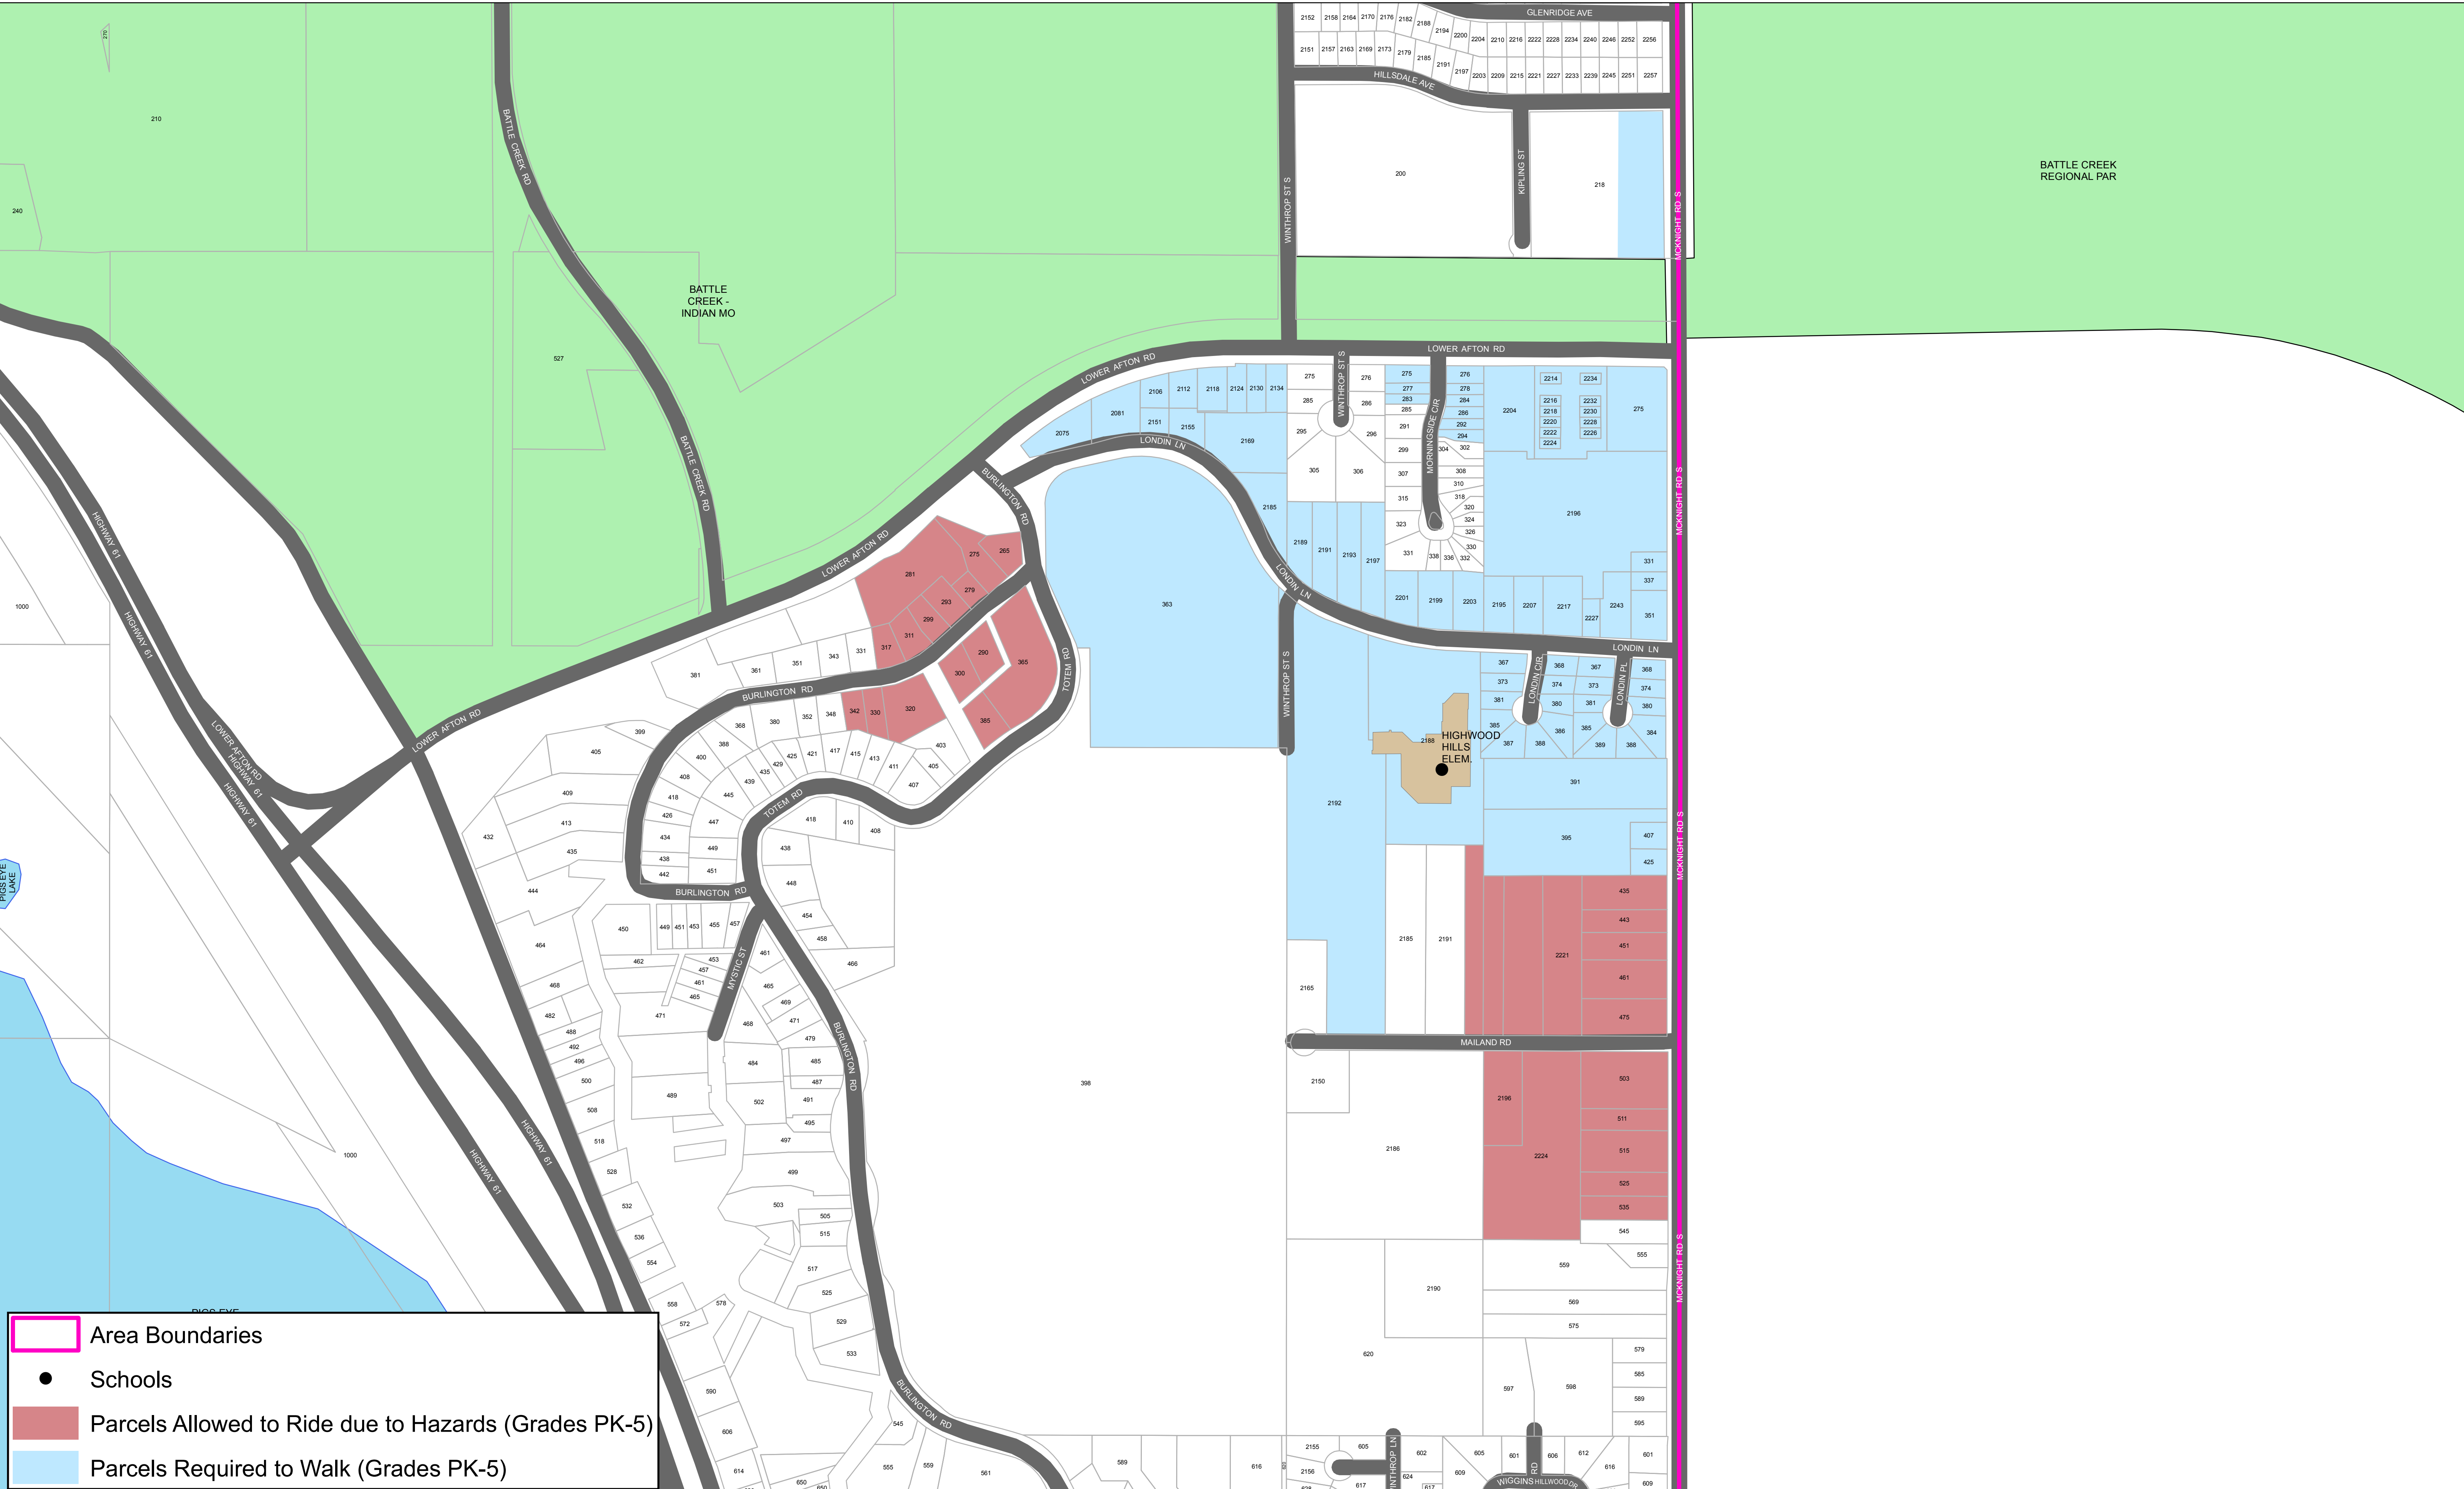

Highwood Hills 1/2 Mile Walk Area

Provided by Saint Paul Public Schools Transportation Department

- Area Boundaries
- Schools
- Parcels Allowed to Ride due to Hazards (Grades PK-5)
- Parcels Required to Walk (Grades PK-5)