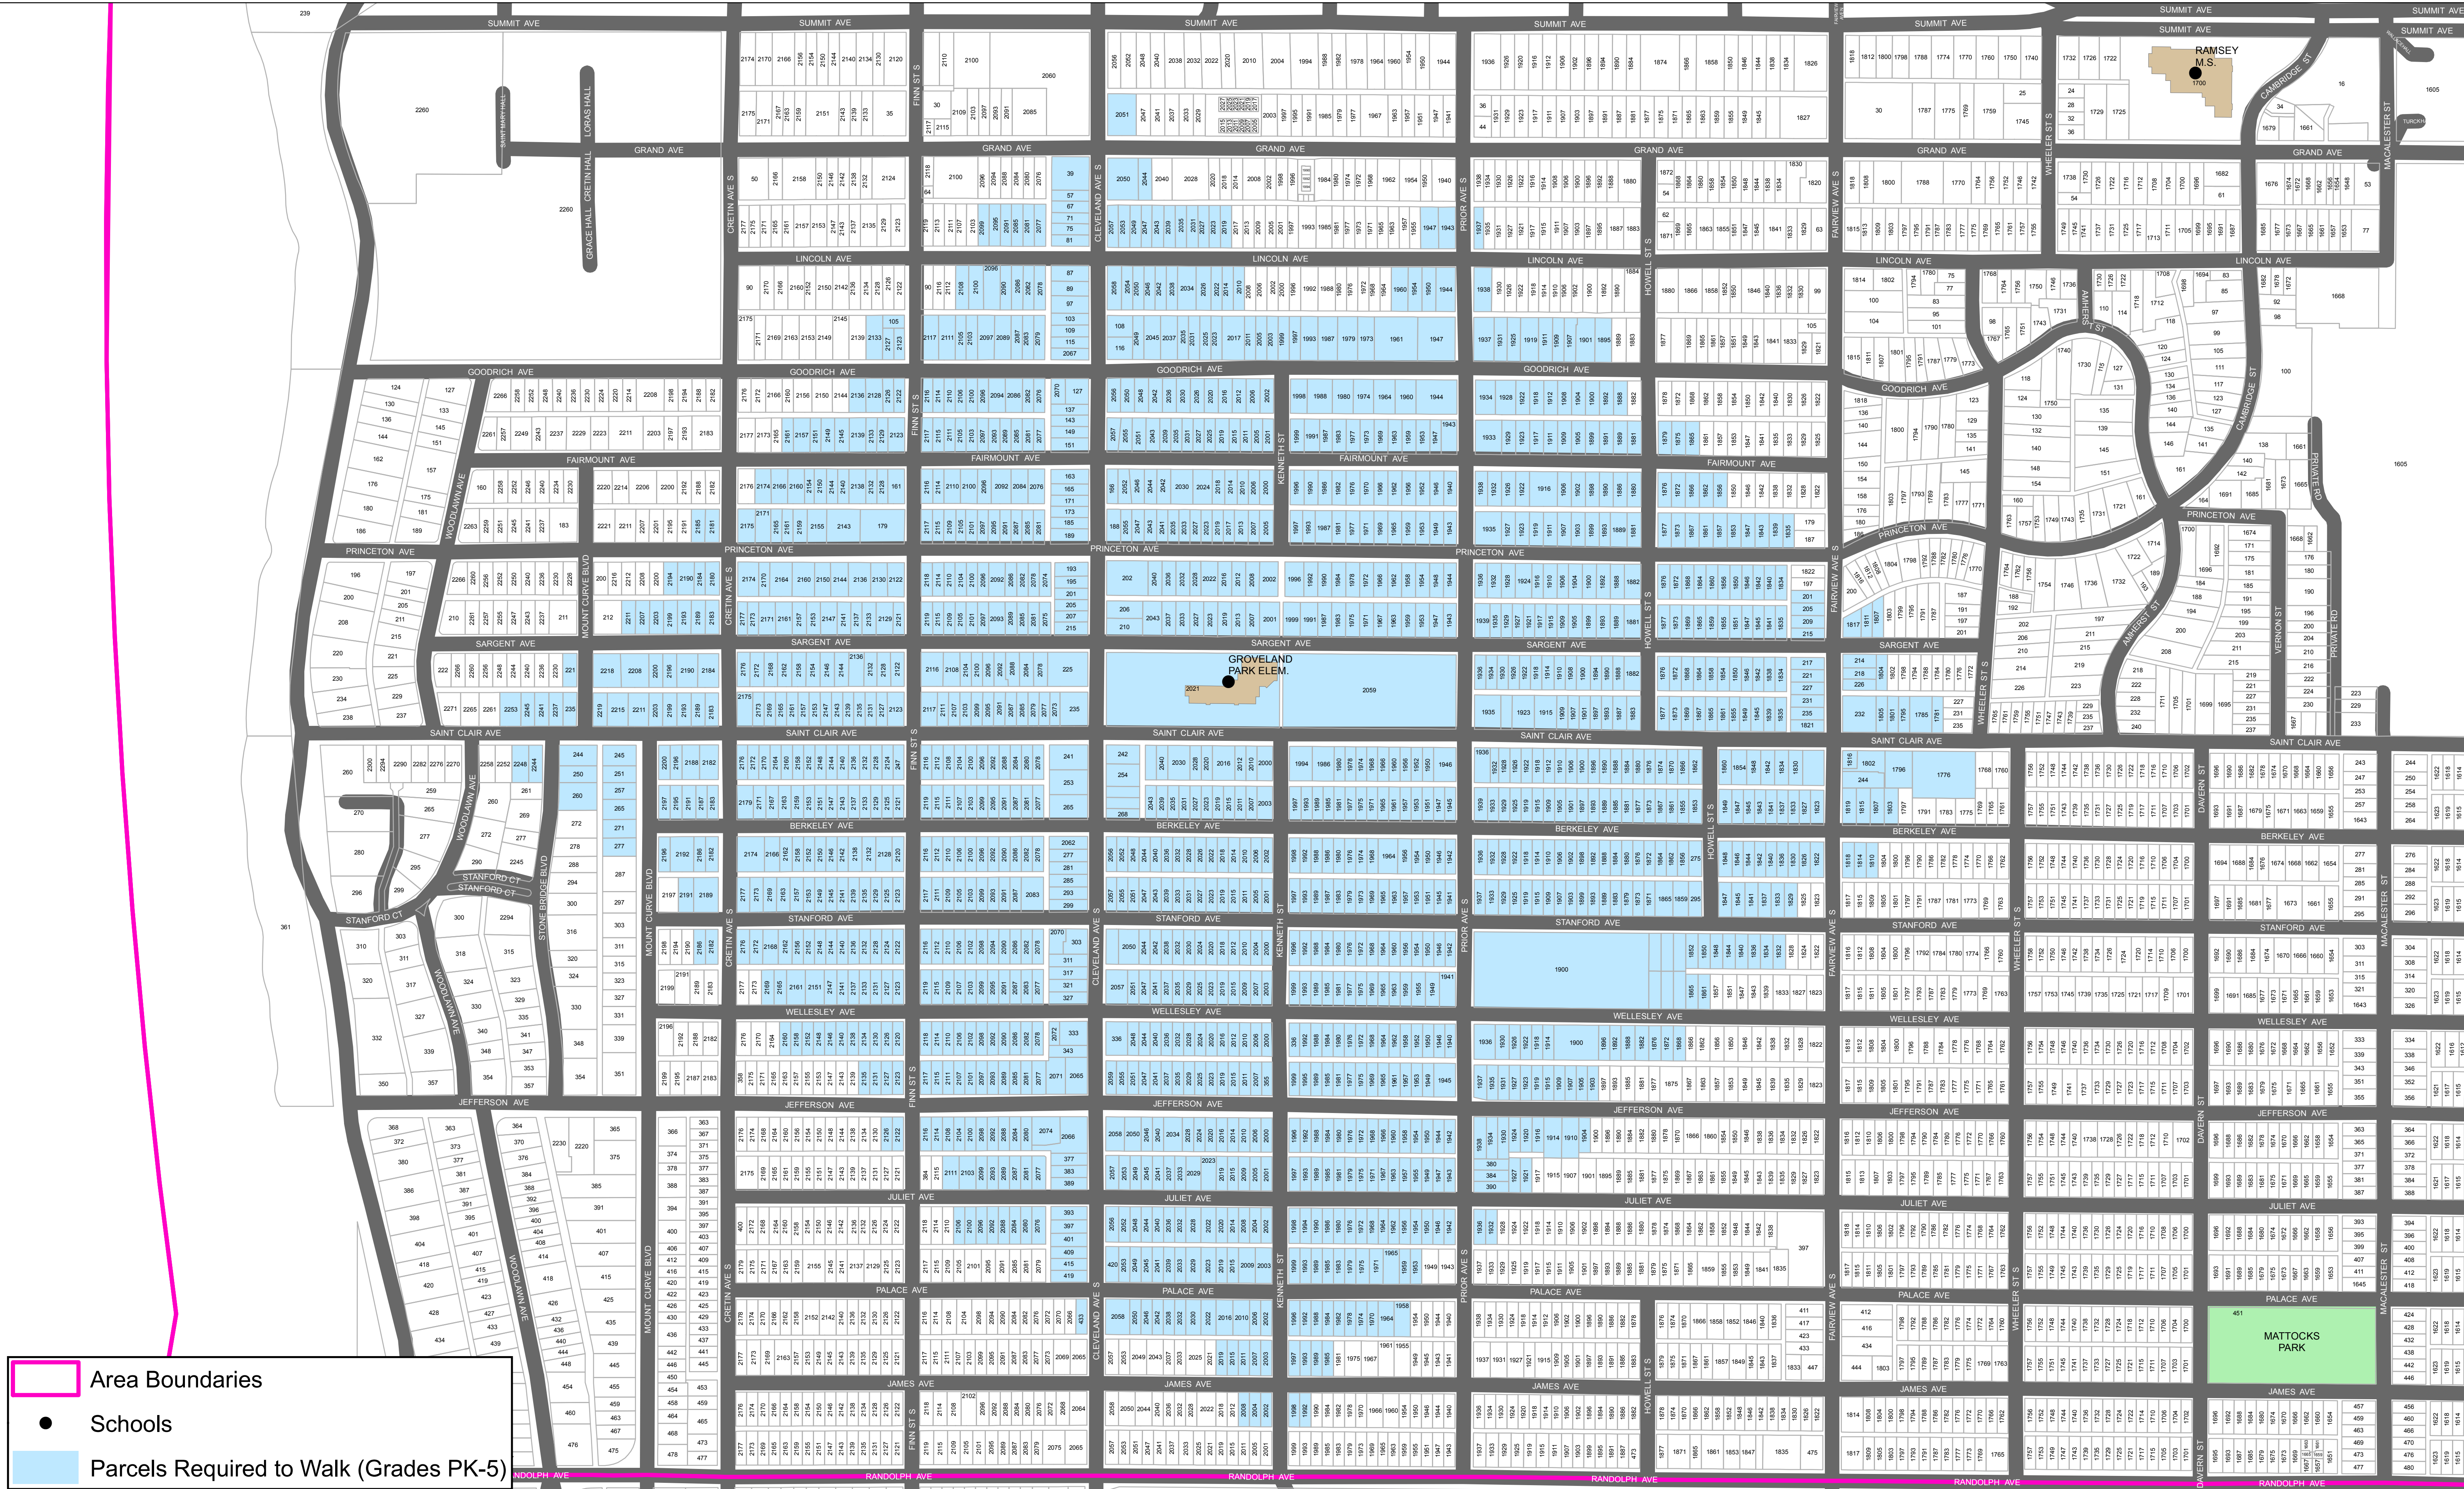

Groveland Park 1/2 Mile Walk Area

Provided by Saint Paul Public Schools Transportation Department

 Area Boundaries

 Schools

 Parcels Required to Walk (Grades PK-5)