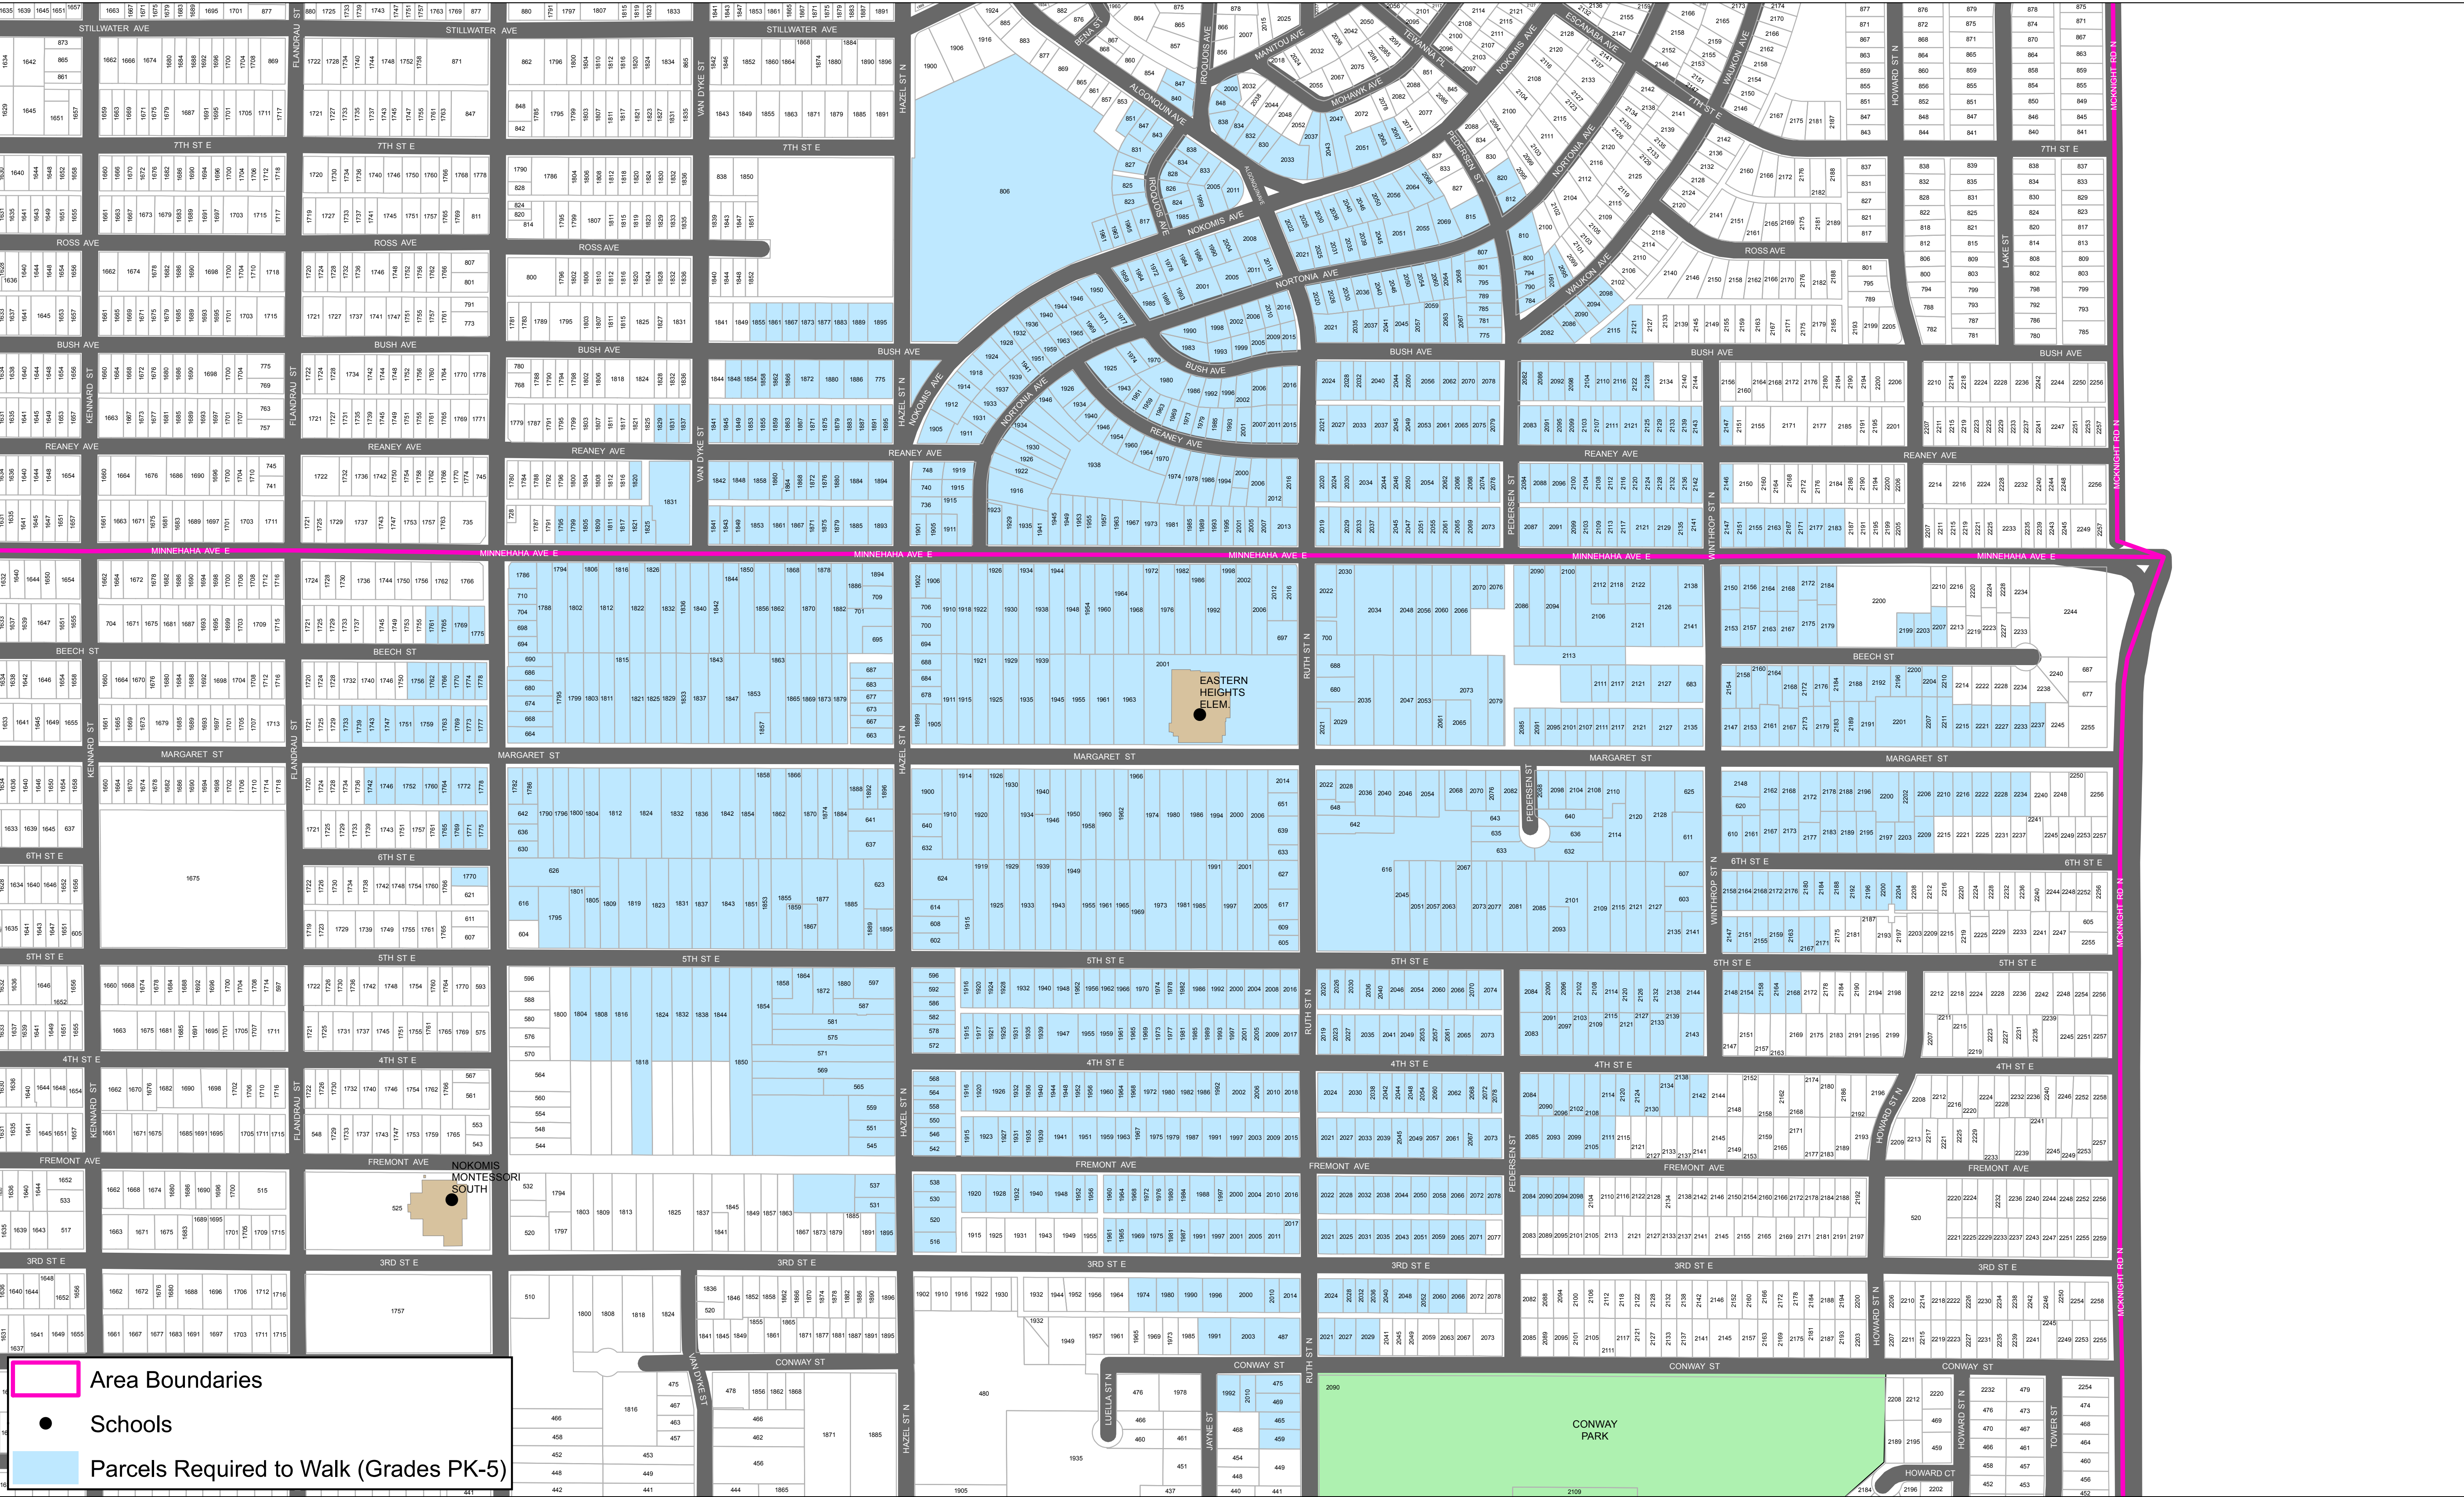

Eastern Heights 1/2 Mile Walk Area

Provided by Saint Paul Public Schools Transportation Department

Area Boundaries

Schools

Parcels Required to Walk (Grades PK-5)