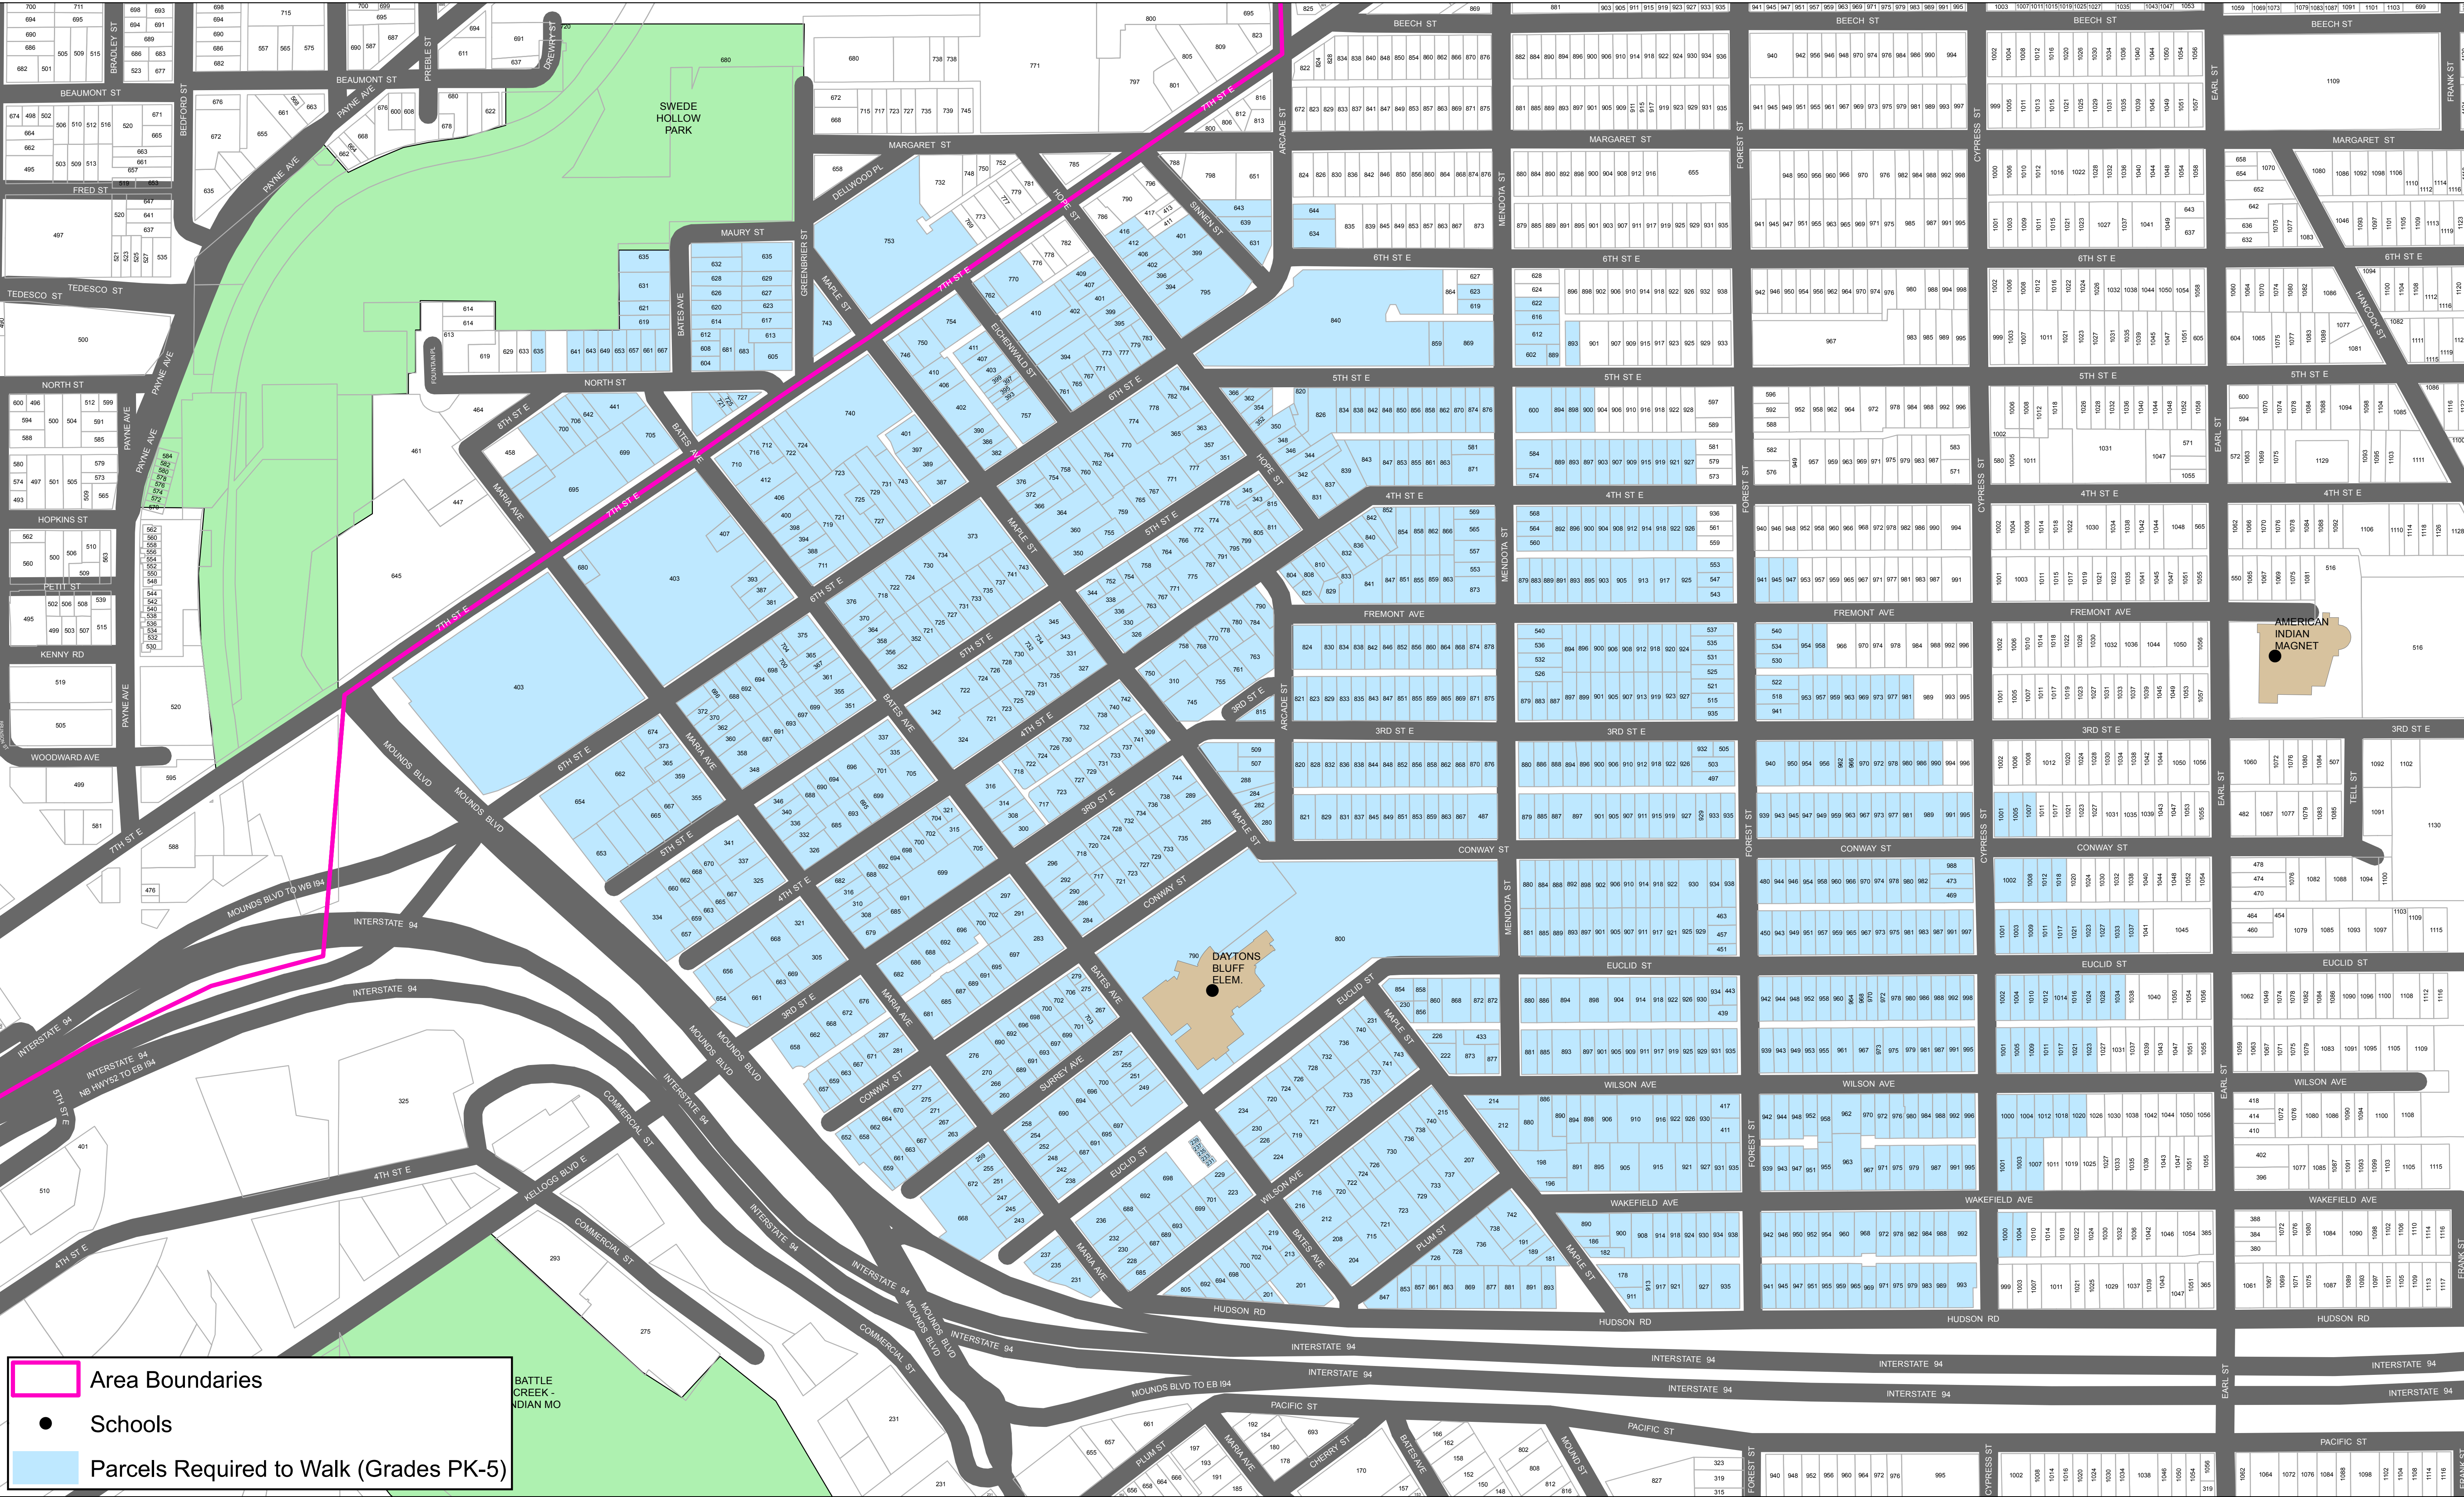

Daytons Bluff 1/2 Mile Walk Area

Provided by Saint Paul Public Schools Transportation Department

Area Boundaries

Schools

Parcels Required to Walk (Grades PK-5)

BATTLE CREEK - INDIAN MO