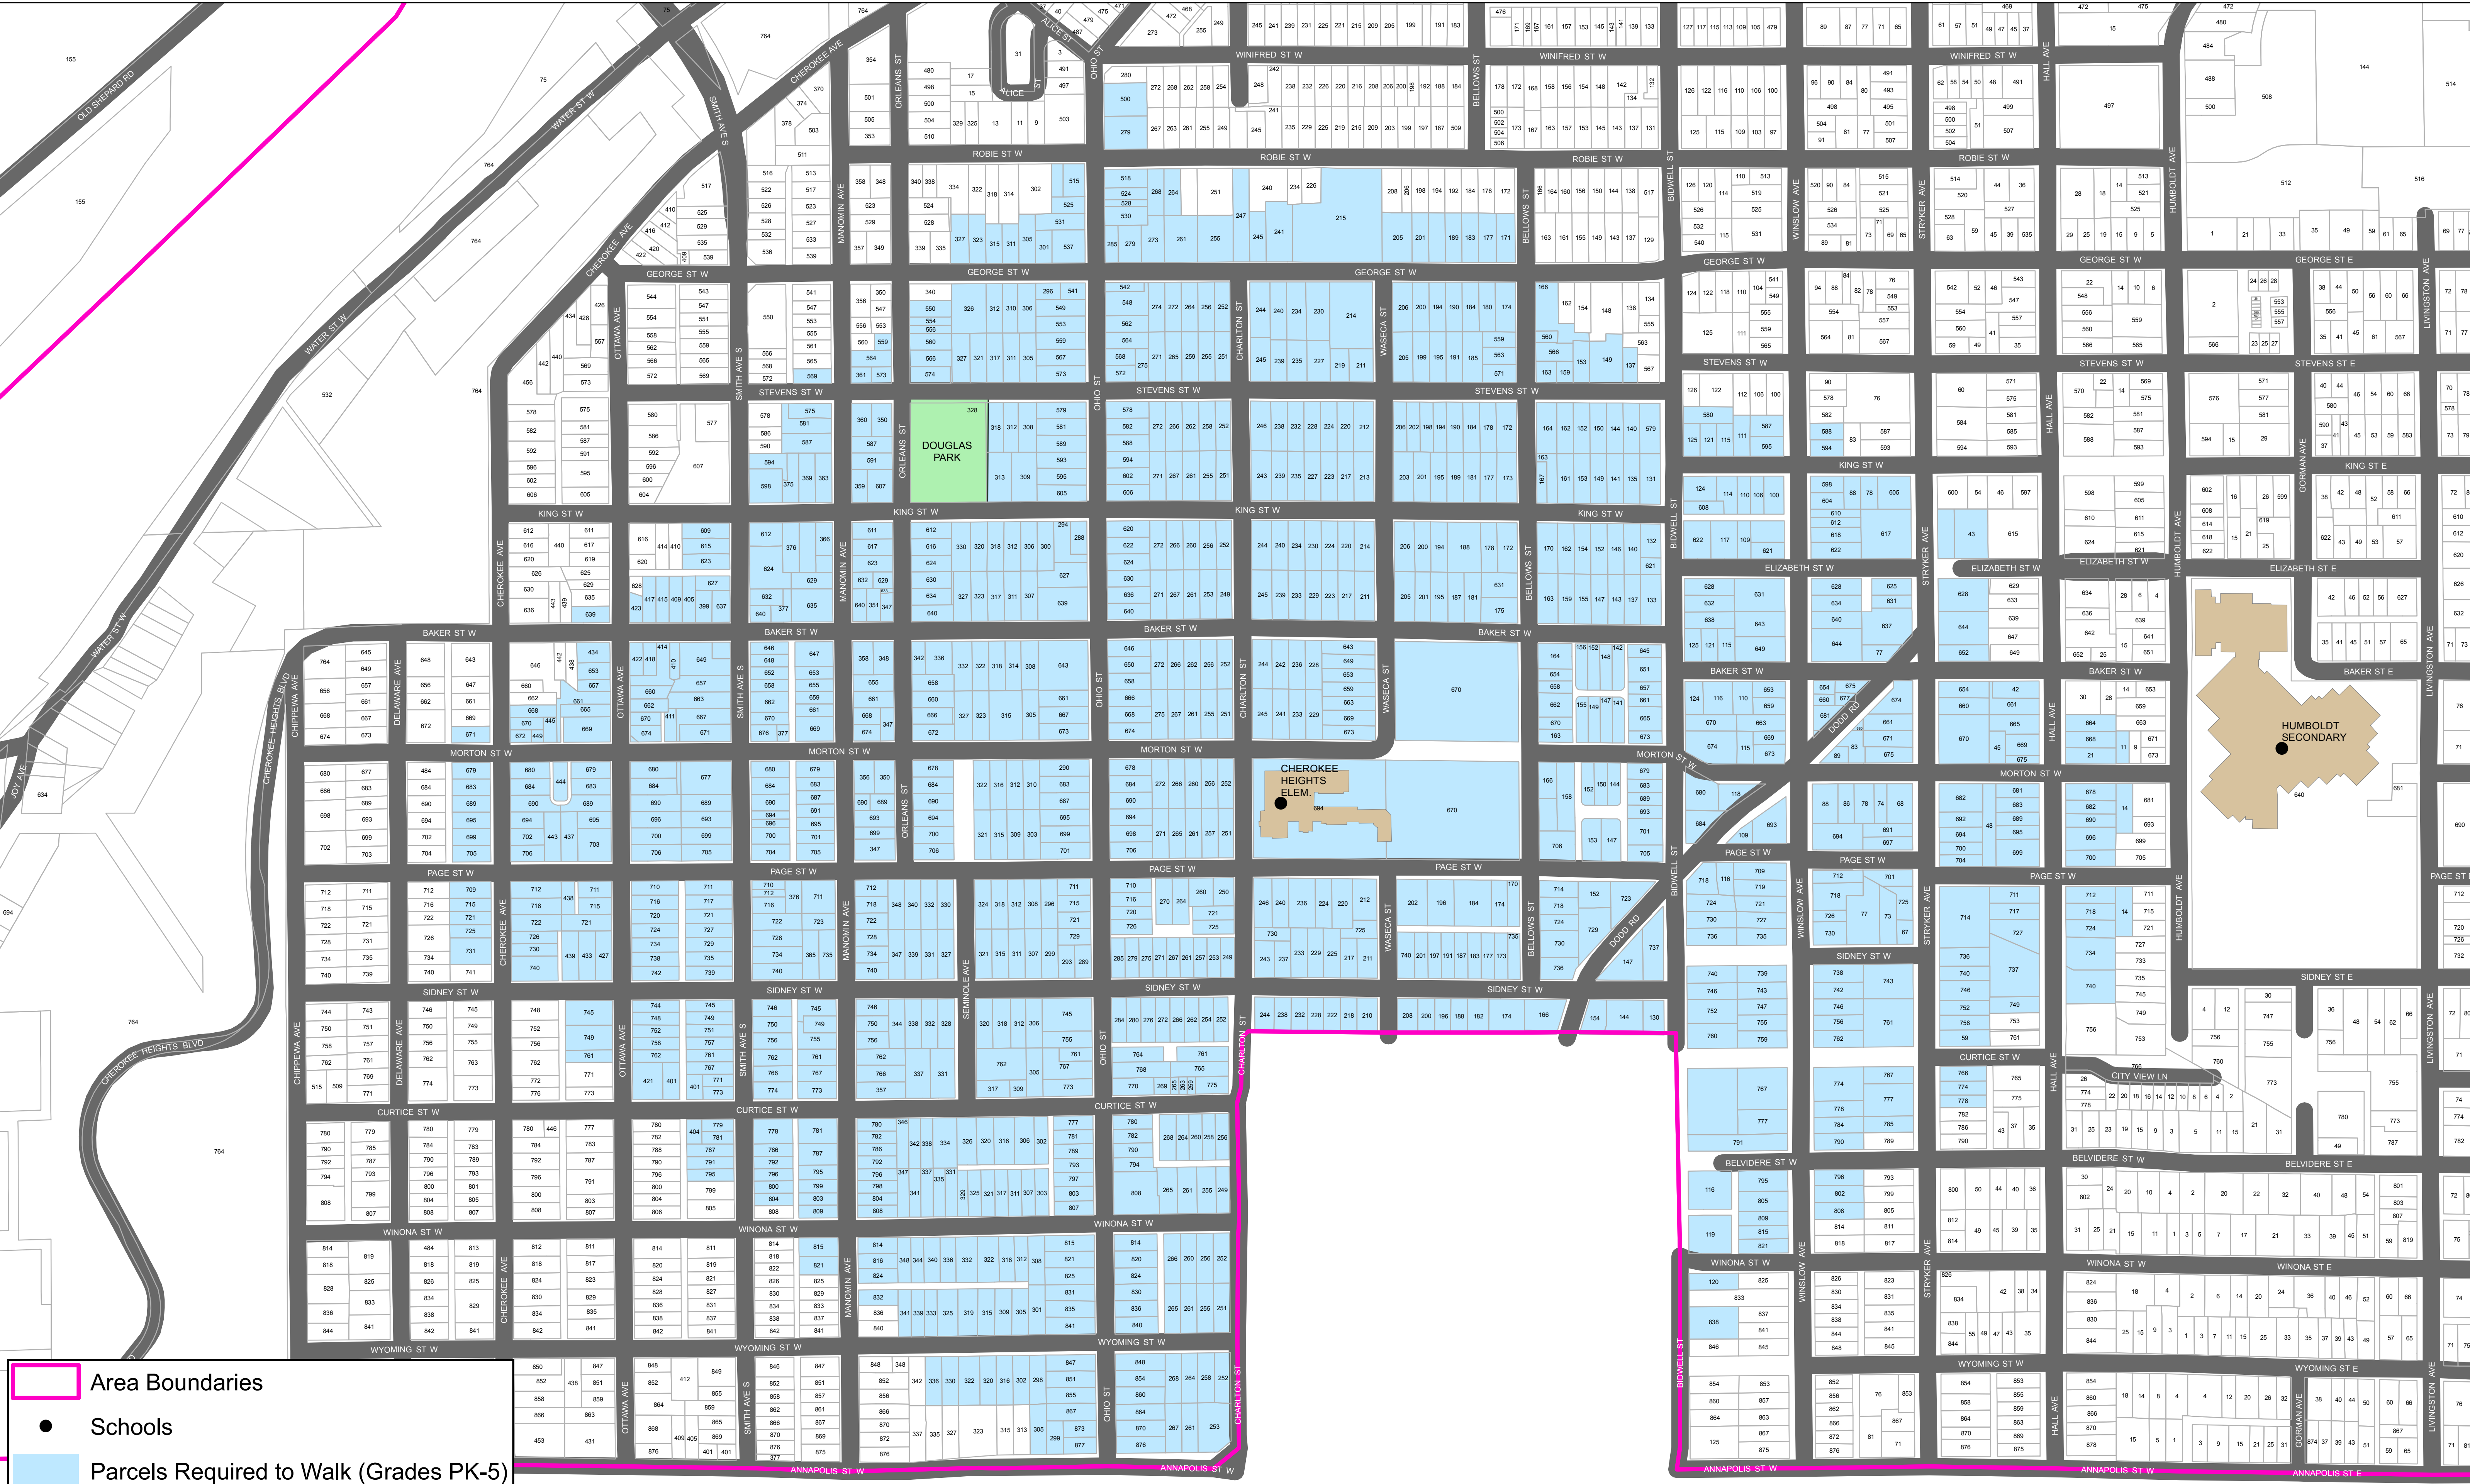

Cherokee Heights 1/2 Mile Walk Area

Provided by Saint Paul Public Schools Transportation Department

- Area Boundaries
- Schools
- Parcels Required to Walk (Grades PK-5)